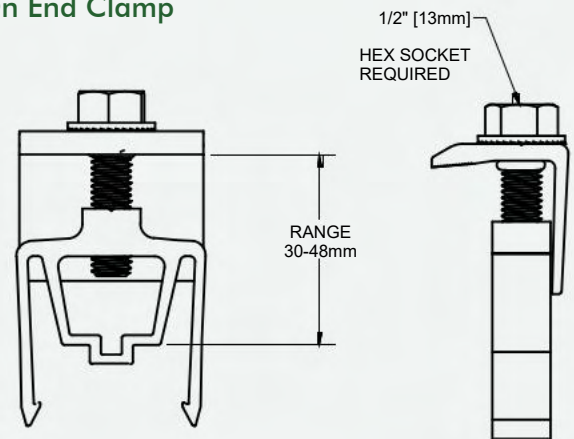

Section Properties

Sx: 0.196 in³ (3.21 cm³)
 Sy: 0.146 in³ (2.39 cm³)
 Area (X-section): 0.352 in² (2.27 cm²)

SMR100 Rail Splice

Material: Aluminum and Stainless Steel hardware

Part Number	Description
SMR100-168-M	SMR100 Rail, 168", Mill Finish
SPLC-SMR100	Rail Splice, SMR100
SPLC-SMR300	Rail Splice, SMR300

Mid Clamp

Pop-On Bonding Mid Clamp

Material: Aluminum and Stainless Steel hardware

End Clamp

Pop-On End Clamp

Materials: Aluminum and Stainless Steel hardware

Bottom End Clamp

Bottom End Clamp

Part Number	Description
CLMP-MID-SMR-S	Mid Clamp, SMR Pop-On, Silver
CLMP-END-SMR-S	End Clamp, SMR Pop-On, Silver
CLMP-BOT-SMR100-S	Bottom End Clamp, SMR100, Silver

Front Leg

Rear Leg

A20524-003-ML

Part Number	Description
TILT-MOUNT-FRONT-S	Front Tilt Mount, 5 or 10 Degree, Silver
TILT-MOUNT-REAR-S	Rear Tilt Mount, 5 or 10 Degree, Silver

Front Leg

Rear Leg

Material: Aluminum and Stainless Steel hardware

Dimensions shown are inches (and millimeters)

Details are subject to change without notice

3" Tall Open L-Foot

4" Tall Open L-Foot

L-Foot Adaptors