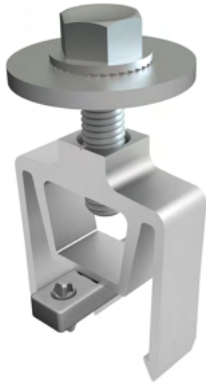

SMR100 Rail

SMR100 Rail

SMR Rail Splice

Mechanical Properties

Material: 6005-T5 Aluminum
 Weight: 0.4126 lbs/ft (0.614 kg/m)
 Ultimate Tensile Strength: 37.7 ksi (260 MPa)
 Yield Strength: 34.8 ksi (240 MPa)

Section Properties

Sx: 0.196 in³ (3.21 cm³)
 Sy: 0.146 in³ (2.39 cm³)
 Area (X-section): 0.352 in² (2.27 cm²)

SMR100 Rail Splice

Material: Aluminum and Stainless Steel hardware

Part Number	Description
SMR100-168-M	SMR100 Rail, 168", Mill Finish
SPLC-SMR100	Rail Splice, SMR100
SPLC-SMR300	Rail Splice, SMR300

Mid Clamp

Pop-On Bonding Mid Clamp

Material: Aluminum and Stainless Steel hardware

End Clamp

Pop-On End Clamp

Materials: Aluminum and Stainless Steel hardware

Bottom End Clamp

Bottom End Clamp

Part Number	Description
CLMP-MID-SMR-S	Mid Clamp, SMR Pop-On, Silver
CLMP-END-SMR-S	End Clamp, SMR Pop-On, Silver
CLMP-BOT-SMR100-S	Bottom End Clamp, SMR100, Silver

Front Leg

Rear Leg

A20524-003-ML

Part Number	Description
TILT-MOUNT-FRONT-S	Front Tilt Mount, 5 or 10 Degree, Silver
TILT-MOUNT-REAR-S	Rear Tilt Mount, 5 or 10 Degree, Silver