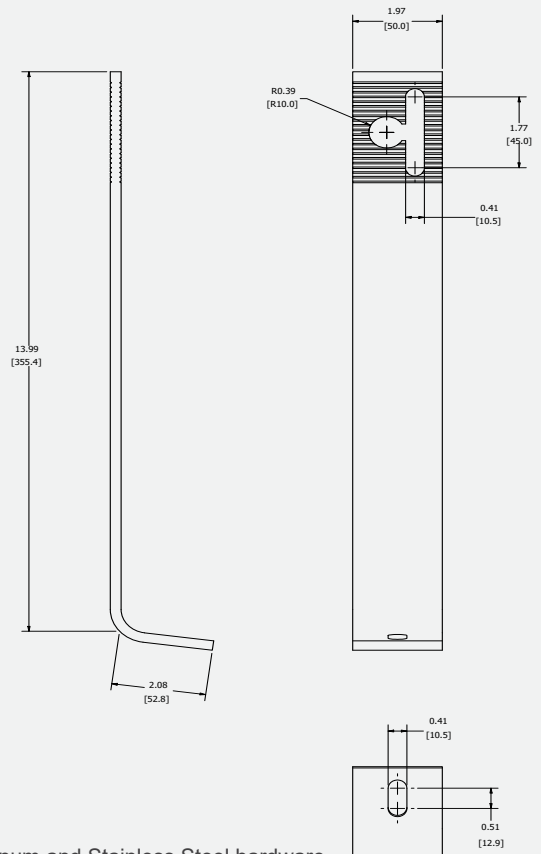

Section Properties

Sx: 0.196 in³ (3.21 cm³)
 Sy: 0.146 in³ (2.39 cm³)
 Area (X-section): 0.352 in² (2.27 cm²)

SMR100 Rail Splice

Material: Aluminum and Stainless Steel hardware

Part Number	Description
SMR100-168-M	SMR100 Rail, 168", Mill Finish
SPLC-SMR100	Rail Splice, SMR100
SPLC-SMR300	Rail Splice, SMR300

Part Number	Description
CLMP-MID-SMR-S	Mid Clamp, SMR Pop-On, Silver
CLMP-END-SMR-S	End Clamp, SMR Pop-On, Silver
CLMP-BOT-SMR100-S	Bottom End Clamp, SMR100, Silver

Front Leg

Rear Leg

A20524-003-ML

Part Number	Description
TILT-MOUNT-FRONT-S	Front Tilt Mount, 5 or 10 Degree, Silver
TILT-MOUNT-REAR-S	Rear Tilt Mount, 5 or 10 Degree, Silver

Front Leg

Rear Leg

Material: Aluminum and Stainless Steel hardware

Dimensions shown are inches (and millimeters)

Details are subject to change without notice

3" Tall Open L-Foot

4" Tall Open L-Foot

L-Foot Adaptors

Part Number	Description
LFT-OPEN-3-S	L-Foot, Open, 3", Silver
LFT-OPEN-4-S	L-Foot, Open, 4", Silver
LFA-SMR100-S	L Foot Adaptor, SMR100, Silver

3" Tall Open L-Foot

Material: Aluminum

4" Tall Open L-Foot

Material: Aluminum