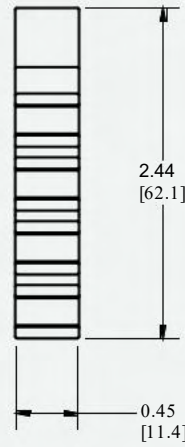

Section Properties

Sx: 0.196 in³ (3.21 cm³)
 Sy: 0.146 in³ (2.39 cm³)
 Area (X-section): 0.352 in² (2.27 cm²)

SMR100 Rail Splice

Material: Aluminum and Stainless Steel hardware

Part Number	Description
SMR100-168-M	SMR100 Rail, 168", Mill Finish
SPLC-SMR100	Rail Splice, SMR100
SPLC-SMR300	Rail Splice, SMR300

Front Leg

Rear Leg

Material: Aluminum and Stainless Steel hardware

Dimensions shown are inches (and millimeters)

Details are subject to change without notice

3" Tall Open L-Foot

4" Tall Open L-Foot

L-Foot Adaptors

Part Number	Description
LFT-OPEN-3-S	L-Foot, Open, 3", Silver
LFT-OPEN-4-S	L-Foot, Open, 4", Silver
LFA-SMR100-S	L Foot Adaptor, SMR100, Silver

3" Tall Open L-Foot

Material: Aluminum

4" Tall Open L-Foot

Material: Aluminum

L-Foot Adaptors

Material: Aluminum and Stainless Steel hardware

Wire Management Clip

Wire Management Clip

Material: Black Polyamide

Rail End Cap

Rail End Cap, SMR100

Material: EPDM