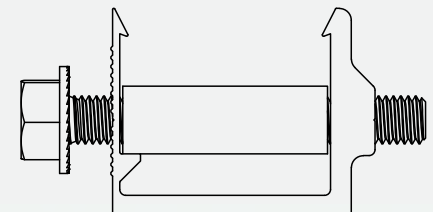

Part Number	Description
CLMP-MID-SMR-S	Mid Clamp, SMR Pop-On, Silver
CLMP-END-SMR-S	End Clamp, SMR Pop-On, Silver
CLMP-BOT-SMR100-S	Bottom End Clamp, SMR100, Silver

Front Leg

Rear Leg

A20524-003-ML

Part Number	Description
TILT-MOUNT-FRONT-S	Front Tilt Mount, 5 or 10 Degree, Silver
TILT-MOUNT-REAR-S	Rear Tilt Mount, 5 or 10 Degree, Silver

Front Leg

Rear Leg

Material: Aluminum and Stainless Steel hardware

Dimensions shown are inches (and millimeters)

Details are subject to change without notice

3" Tall Open L-Foot

4" Tall Open L-Foot

L-Foot Adaptors

Part Number	Description
LFT-OPEN-3-S	L-Foot, Open, 3", Silver
LFT-OPEN-4-S	L-Foot, Open, 4", Silver
LFA-SMR100-S	L Foot Adaptor, SMR100, Silver

3" Tall Open L-Foot

Material: Aluminum

4" Tall Open L-Foot

Material: Aluminum

L-Foot Adaptors

Material: Aluminum and Stainless Steel hardware

Wire Management Clip

Wire Management Clip

Material: Black Polyamide

Rail End Cap

Rail End Cap, SMR100

Material: EPDM