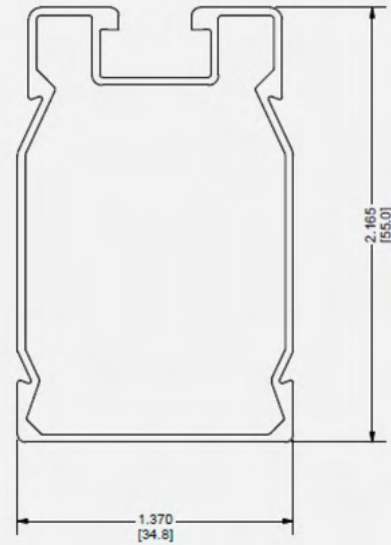

SMR100 Rail

SMR100 Rail

SMR Rail Splice

Mechanical Properties

Material: 6005-T5 Aluminum
 Weight: 0.4126 lbs/ft (0.614 kg/m)
 Ultimate Tensile Strength: 37.7 ksi (260 MPa)
 Yield Strength: 34.8 ksi (240 MPa)

Section Properties

Sx: 0.196 in³ (3.21 cm³)
 Sy: 0.146 in³ (2.39 cm³)
 Area (X-section): 0.352 in² (2.27 cm²)

SMR100 Rail Splice

Material: Aluminum and Stainless Steel hardware

Part Number	Description
SMR100-168-M	SMR100 Rail, 168", Mill Finish
SPLC-SMR100	Rail Splice, SMR100
SPLC-SMR300	Rail Splice, SMR300

Part Number	Description
CLMP-MID-SMR-S	Mid Clamp, SMR Pop-On, Silver
CLMP-END-SMR-S	End Clamp, SMR Pop-On, Silver
CLMP-BOT-SMR100-S	Bottom End Clamp, SMR100, Silver

Front Leg

Rear Leg

A20524-003-ML

Part Number	Description
TILT-MOUNT-FRONT-S	Front Tilt Mount, 5 or 10 Degree, Silver
TILT-MOUNT-REAR-S	Rear Tilt Mount, 5 or 10 Degree, Silver

Front Leg

Rear Leg

Material: Aluminum and Stainless Steel hardware

Dimensions shown are inches (and millimeters)

Details are subject to change without notice

3" Tall Open L-Foot

4" Tall Open L-Foot

L-Foot Adaptors