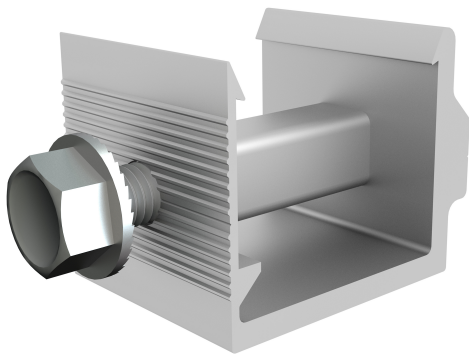

Section Properties

Sx: 0.196 in³ (3.21 cm³)
 Sy: 0.146 in³ (2.39 cm³)
 Area (X-section): 0.352 in² (2.27 cm²)

SMR100 Rail Splice

Material: Aluminum and Stainless Steel hardware

Part Number	Description
SMR100-168-M	SMR100 Rail, 168", Mill Finish
SPLC-SMR100	Rail Splice, SMR100
SPLC-SMR300	Rail Splice, SMR300

Part Number	Description
CLMP-MID-SMR-S	Mid Clamp, SMR Pop-On, Silver
CLMP-END-SMR-S	End Clamp, SMR Pop-On, Silver
CLMP-BOT-SMR100-S	Bottom End Clamp, SMR100, Silver

Front Leg

Rear Leg

A20524-003-ML

Part Number	Description
TILT-MOUNT-FRONT-S	Front Tilt Mount, 5 or 10 Degree, Silver
TILT-MOUNT-REAR-S	Rear Tilt Mount, 5 or 10 Degree, Silver

Front Leg

Rear Leg

Material: Aluminum and Stainless Steel hardware

Dimensions shown are inches (and millimeters)

Details are subject to change without notice

3" Tall Open L-Foot

4" Tall Open L-Foot

L-Foot Adaptors

Part Number	Description
LFT-OPEN-3-S	L-Foot, Open, 3", Silver
LFT-OPEN-4-S	L-Foot, Open, 4", Silver
LFA-SMR100-S	L Foot Adaptor, SMR100, Silver

3" Tall Open L-Foot

Material: Aluminum

4" Tall Open L-Foot

Material: Aluminum