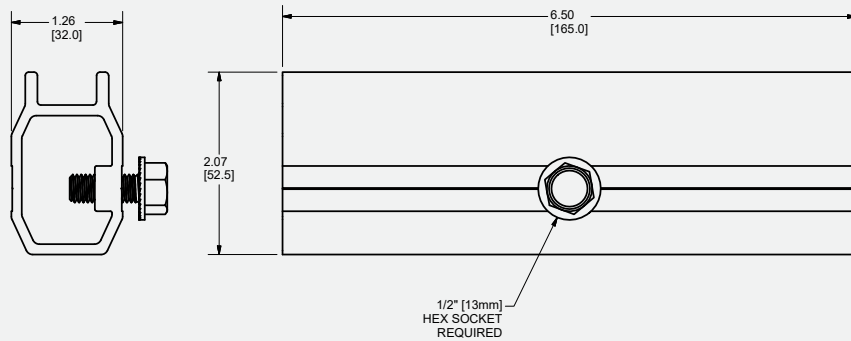

SMR100 Rail

SMR100 Rail

SMR Rail Splice

Mechanical Properties

Material: 6005-T5 Aluminum
 Weight: 0.4126 lbs/ft (0.614 kg/m)
 Ultimate Tensile Strength: 37.7 ksi (260 MPa)
 Yield Strength: 34.8 ksi (240 MPa)

Section Properties

Sx: 0.196 in³ (3.21 cm³)
 Sy: 0.146 in³ (2.39 cm³)
 Area (X-section): 0.352 in² (2.27 cm²)

SMR100 Rail Splice

Material: Aluminum and Stainless Steel hardware

Part Number	Description
SMR100-168-M	SMR100 Rail, 168", Mill Finish
SPLC-SMR100	Rail Splice, SMR100
SPLC-SMR300	Rail Splice, SMR300

Part Number	Description
CLMP-MID-SMR-S	Mid Clamp, SMR Pop-On, Silver
CLMP-END-SMR-S	End Clamp, SMR Pop-On, Silver
CLMP-BOT-SMR100-S	Bottom End Clamp, SMR100, Silver

Front Leg

Rear Leg

A20524-003-ML

Part Number	Description
TILT-MOUNT-FRONT-S	Front Tilt Mount, 5 or 10 Degree, Silver
TILT-MOUNT-REAR-S	Rear Tilt Mount, 5 or 10 Degree, Silver

Front Leg

Rear Leg

Material: Aluminum and Stainless Steel hardware

Dimensions shown are inches (and millimeters)

Details are subject to change without notice

3" Tall Open L-Foot

4" Tall Open L-Foot

L-Foot Adaptors