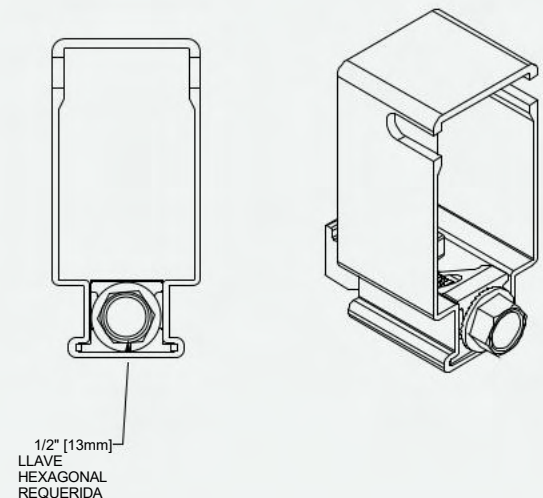

Section Properties

Sx: 0.196 in³ (3.21 cm³)
 Sy: 0.146 in³ (2.39 cm³)
 Area (X-section): 0.352 in² (2.27 cm²)

SMR100 Rail Splice

Material: Aluminum and Stainless Steel hardware

Part Number	Description
SMR100-168-M	SMR100 Rail, 168", Mill Finish
SPLC-SMR100	Rail Splice, SMR100
SPLC-SMR300	Rail Splice, SMR300

Part Number	Description
CLMP-MID-SMR-S	Mid Clamp, SMR Pop-On, Silver
CLMP-END-SMR-S	End Clamp, SMR Pop-On, Silver
CLMP-BOT-SMR100-S	Bottom End Clamp, SMR100, Silver

Front Leg

Rear Leg

A20524-003-ML

Part Number	Description
TILT-MOUNT-FRONT-S	Front Tilt Mount, 5 or 10 Degree, Silver
TILT-MOUNT-REAR-S	Rear Tilt Mount, 5 or 10 Degree, Silver

Front Leg

Rear Leg

Material: Aluminum and Stainless Steel hardware

Dimensions shown are inches (and millimeters)

Details are subject to change without notice

3" Tall Open L-Foot

4" Tall Open L-Foot

L-Foot Adaptors