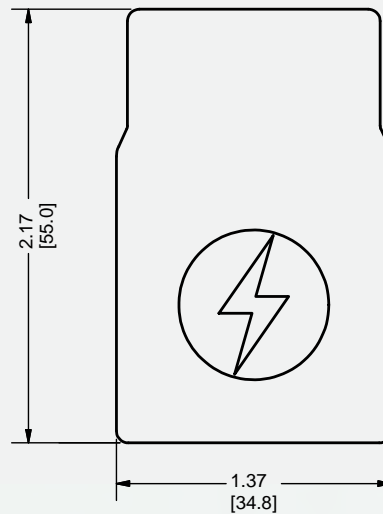

Section Properties

Sx: 0.196 in³ (3.21 cm³)
 Sy: 0.146 in³ (2.39 cm³)
 Area (X-section): 0.352 in² (2.27 cm²)

SMR100 Rail Splice

Material: Aluminum and Stainless Steel hardware

Part Number	Description
SMR100-168-M	SMR100 Rail, 168", Mill Finish
SPLC-SMR100	Rail Splice, SMR100
SPLC-SMR300	Rail Splice, SMR300

Front Leg

Rear Leg

Material: Aluminum and Stainless Steel hardware

Dimensions shown are inches (and millimeters)

Details are subject to change without notice

3" Tall Open L-Foot

4" Tall Open L-Foot

L-Foot Adaptors

Part Number	Description
LFT-OPEN-3-S	L-Foot, Open, 3", Silver
LFT-OPEN-4-S	L-Foot, Open, 4", Silver
LFA-SMR100-S	L Foot Adaptor, SMR100, Silver

3" Tall Open L-Foot

Material: Aluminum

4" Tall Open L-Foot

Material: Aluminum

L-Foot Adaptors

Material: Aluminum and Stainless Steel hardware

Wire Management Clip

Wire Management Clip

Material: Black Polyamide

Rail End Cap

Rail End Cap, SMR100

Material: EPDM