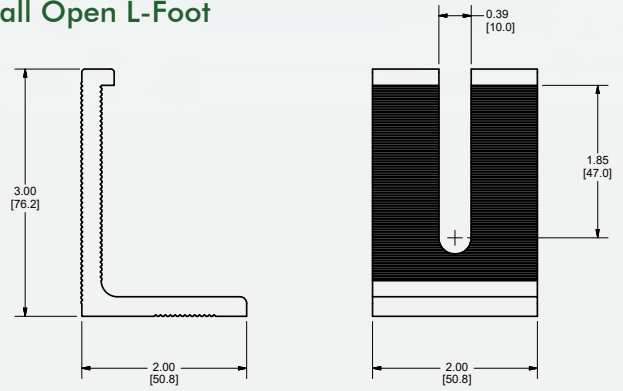

Section Properties

Sx: 0.196 in³ (3.21 cm³)
 Sy: 0.146 in³ (2.39 cm³)
 Area (X-section): 0.352 in² (2.27 cm²)

SMR100 Rail Splice

Material: Aluminum and Stainless Steel hardware

Part Number	Description
SMR100-168-M	SMR100 Rail, 168", Mill Finish
SPLC-SMR100	Rail Splice, SMR100
SPLC-SMR300	Rail Splice, SMR300

Front Leg

Rear Leg

Material: Aluminum and Stainless Steel hardware

Dimensions shown are inches (and millimeters)

Details are subject to change without notice

3" Tall Open L-Foot

4" Tall Open L-Foot

L-Foot Adaptors

Part Number	Description
LFT-OPEN-3-S	L-Foot, Open, 3", Silver
LFT-OPEN-4-S	L-Foot, Open, 4", Silver
LFA-SMR100-S	L Foot Adaptor, SMR100, Silver

3" Tall Open L-Foot

Material: Aluminum

4" Tall Open L-Foot

Material: Aluminum