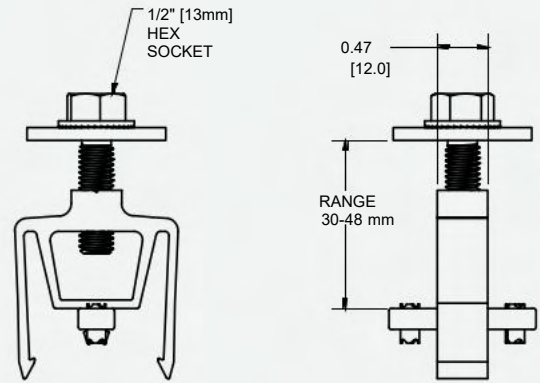

Pop-On Bonding Mid Clamp

Material: Aluminum and Stainless Steel hardware