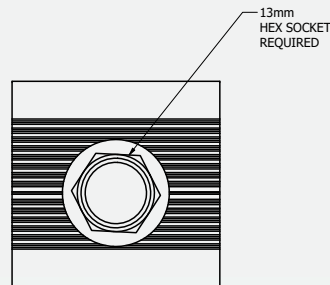

Section Properties

Sx: 0.196 in³ (3.21 cm³)
 Sy: 0.146 in³ (2.39 cm³)
 Area (X-section): 0.352 in² (2.27 cm²)

SMR100 Rail Splice

Material: Aluminum and Stainless Steel hardware

Part Number	Description
SMR100-168-M	SMR100 Rail, 168", Mill Finish
SPLC-SMR100	Rail Splice, SMR100
SPLC-SMR300	Rail Splice, SMR300

Front Leg

Rear Leg

Material: Aluminum and Stainless Steel hardware

Dimensions shown are inches (and millimeters)

Details are subject to change without notice

3" Tall Open L-Foot

4" Tall Open L-Foot

L-Foot Adaptors

Part Number	Description
LFT-OPEN-3-S	L-Foot, Open, 3", Silver
LFT-OPEN-4-S	L-Foot, Open, 4", Silver
LFA-SMR100-S	L Foot Adaptor, SMR100, Silver

3" Tall Open L-Foot

Material: Aluminum

4" Tall Open L-Foot

Material: Aluminum

L-Foot Adaptors

Material: Aluminum and Stainless Steel hardware

Wire Management Clip

Wire Management Clip

Material: Black Polyamide

Rail End Cap

Rail End Cap, SMR100

Material: EPDM