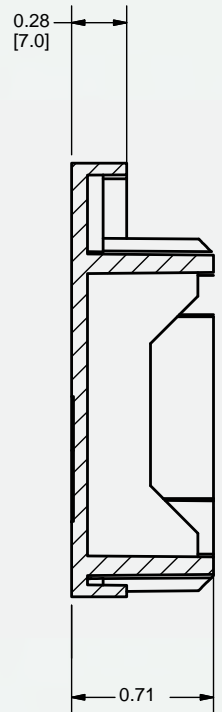

Rail End Cap, SMR100

Material: EPDM

Part Number	Description
WIRE-SMR100-B	Wire Management Clip, SMR100
CAP-SMR100-B	Rail End Cap, SMR100, Black