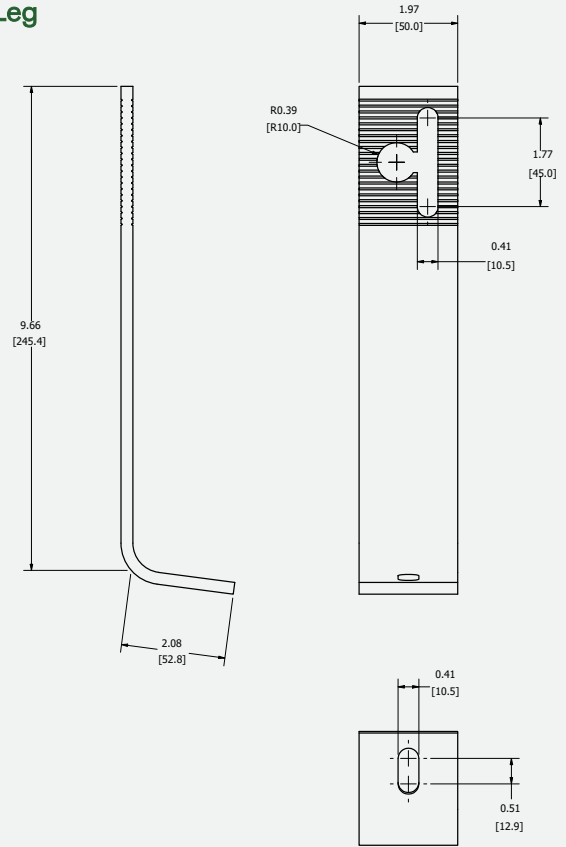

Section Properties

Sx: 0.196 in³ (3.21 cm³)
 Sy: 0.146 in³ (2.39 cm³)
 Area (X-section): 0.352 in² (2.27 cm²)

SMR100 Rail Splice

Material: Aluminum and Stainless Steel hardware

Part Number	Description
SMR100-168-M	SMR100 Rail, 168", Mill Finish
SPLC-SMR100	Rail Splice, SMR100
SPLC-SMR300	Rail Splice, SMR300

Part Number	Description
CLMP-MID-SMR-S	Mid Clamp, SMR Pop-On, Silver
CLMP-END-SMR-S	End Clamp, SMR Pop-On, Silver
CLMP-BOT-SMR100-S	Bottom End Clamp, SMR100, Silver

Front Leg

Rear Leg

A20524-003-ML

Part Number	Description
TILT-MOUNT-FRONT-S	Front Tilt Mount, 5 or 10 Degree, Silver
TILT-MOUNT-REAR-S	Rear Tilt Mount, 5 or 10 Degree, Silver

Front Leg

Rear Leg

Material: Aluminum and Stainless Steel hardware

Dimensions shown are inches (and millimeters)

Details are subject to change without notice

3" Tall Open L-Foot

4" Tall Open L-Foot

L-Foot Adaptors

Part Number	Description
LFT-OPEN-3-S	L-Foot, Open, 3", Silver
LFT-OPEN-4-S	L-Foot, Open, 4", Silver
LFA-SMR100-S	L Foot Adaptor, SMR100, Silver

3" Tall Open L-Foot

Material: Aluminum

4" Tall Open L-Foot

Material: Aluminum