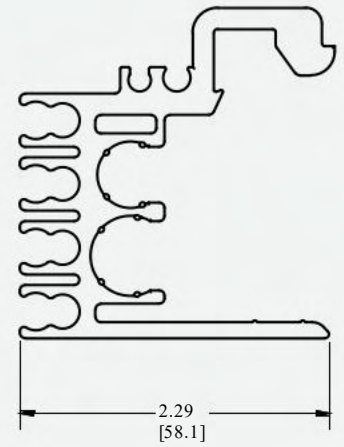

Front Leg

Rear Leg

Material: Aluminum and Stainless Steel hardware

Dimensions shown are inches (and millimeters)

Details are subject to change without notice

3" Tall Open L-Foot

4" Tall Open L-Foot

L-Foot Adaptors

Part Number	Description
LFT-OPEN-3-S	L-Foot, Open, 3", Silver
LFT-OPEN-4-S	L-Foot, Open, 4", Silver
LFA-SMR100-S	L Foot Adaptor, SMR100, Silver

3" Tall Open L-Foot

Material: Aluminum

4" Tall Open L-Foot

Material: Aluminum

L-Foot Adaptors

Material: Aluminum and Stainless Steel hardware

Wire Management Clip

Wire Management Clip

Material: Black Polyamide

Rail End Cap

Rail End Cap, SMR100

Material: EPDM

Part Number	Description
WIRE-SMR100-B	Wire Management Clip, SMR100
CAP-SMR100-B	Rail End Cap, SMR100, Black