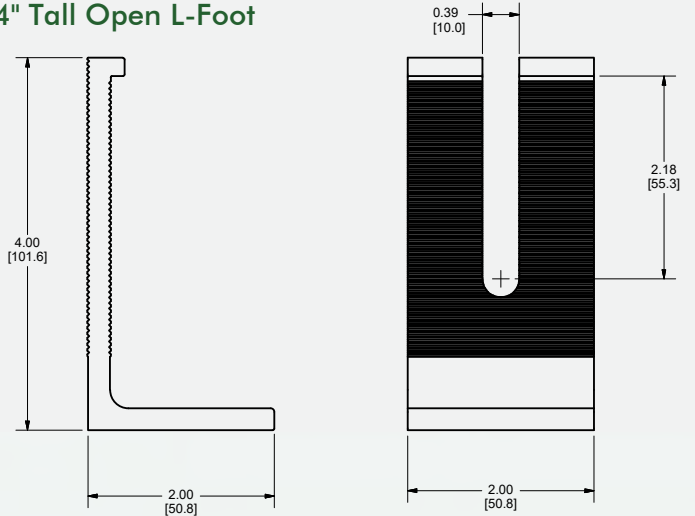

Section Properties

Sx: 0.196 in³ (3.21 cm³)
 Sy: 0.146 in³ (2.39 cm³)
 Area (X-section): 0.352 in² (2.27 cm²)

SMR100 Rail Splice

Material: Aluminum and Stainless Steel hardware

Part Number	Description
SMR100-168-M	SMR100 Rail, 168", Mill Finish
SPLC-SMR100	Rail Splice, SMR100
SPLC-SMR300	Rail Splice, SMR300

Front Leg

Rear Leg

Material: Aluminum and Stainless Steel hardware

Dimensions shown are inches (and millimeters)

Details are subject to change without notice

3" Tall Open L-Foot

4" Tall Open L-Foot

L-Foot Adaptors

Part Number	Description
LFT-OPEN-3-S	L-Foot, Open, 3", Silver
LFT-OPEN-4-S	L-Foot, Open, 4", Silver
LFA-SMR100-S	L Foot Adaptor, SMR100, Silver

3" Tall Open L-Foot

Material: Aluminum

4" Tall Open L-Foot

Material: Aluminum