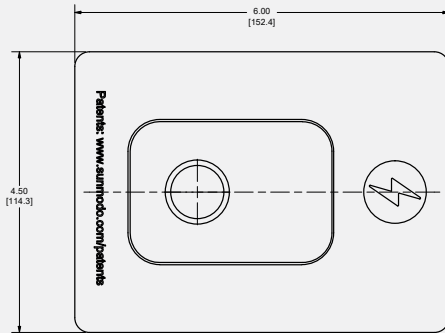

1. Flashing

Material: Aluminum, EPDM and Butyl Tape