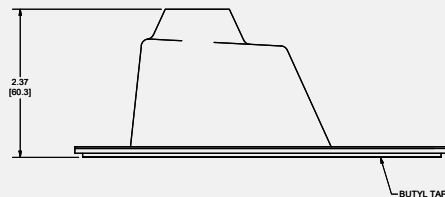

1. Flashing

Material: Aluminum, EPDM and Butyl Tape