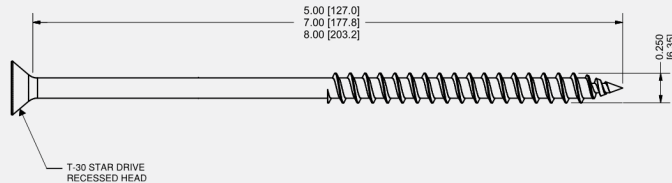

TopTile®

Part Description: TopTile®, 5"
Part No.: K10511-105-BK

Part Description: TopTile®, 7"
Part No.: K10511-107-BK

Item No.	Description	Qty in Kit
1	6"X4.5" Aluminum Flashing with EPDM Boot	1
2	Deck Stanchion Assembly <ul style="list-style-type: none"> • Deck Stanchion • Hanger Bolt 1/4 X2.0 • Washer 	1
3	#14 General Purpose Wood Screw	3

1. Flashing

Material: Aluminum, EPDM and Butyl Tape

2. Deck Stanchion Assembly

Material: Aluminum and Stainless Steel hardware

3. #14 General Purpose Wood Screw

Material: Stainless Steel