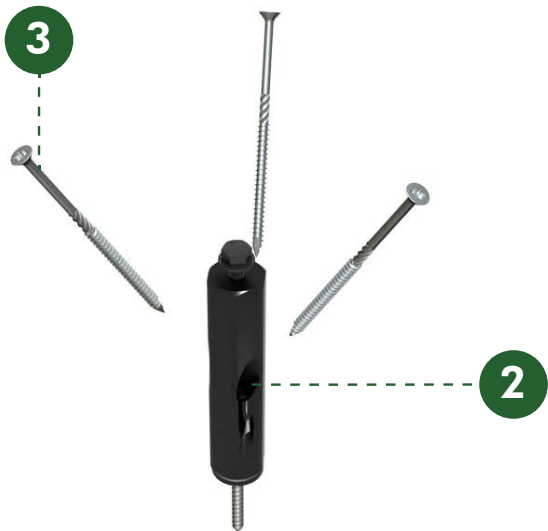

TopTile®

Part Description: TopTile®, 5"
Part No.: K10511-105-BK

Part Description: TopTile®, 7"
Part No.: K10511-107-BK

Item No.	Description	Qty in Kit
1	6"X4.5" Aluminum Flashing with EPDM Boot	1
2	Deck Stanchion Assembly <ul style="list-style-type: none"> • Deck Stanchion • Hanger Bolt 1/4 X2.0 • Washer 	1
3	#14 General Purpose Wood Screw	3

1. Flashing

Material: Aluminum, EPDM and Butyl Tape

2. Deck Stanchion Assembly

Material: Aluminum and Stainless Steel hardware

3. #14 General Purpose Wood Screw

Material: Stainless Steel