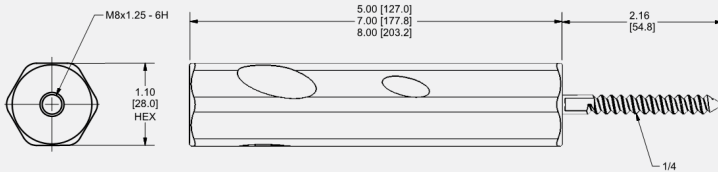

TopTile®

Part Description: TopTile®, 5"
Part No.: K10511-105-BK

Part Description: TopTile®, 7"
Part No.: K10511-107-BK

Item No.	Description	Qty in Kit
1	6"X4.5" Aluminum Flashing with EPDM Boot	1
2	Deck Stanchion Assembly <ul style="list-style-type: none"> • Deck Stanchion • Hanger Bolt 1/4 X2.0 • Washer 	1
3	#14 General Purpose Wood Screw	3

1. Flashing

Material: Aluminum, EPDM and Butyl Tape

2. Deck Stanchion Assembly

Material: Aluminum and Stainless Steel hardware

3. #14 General Purpose Wood Screw

Material: Stainless Steel